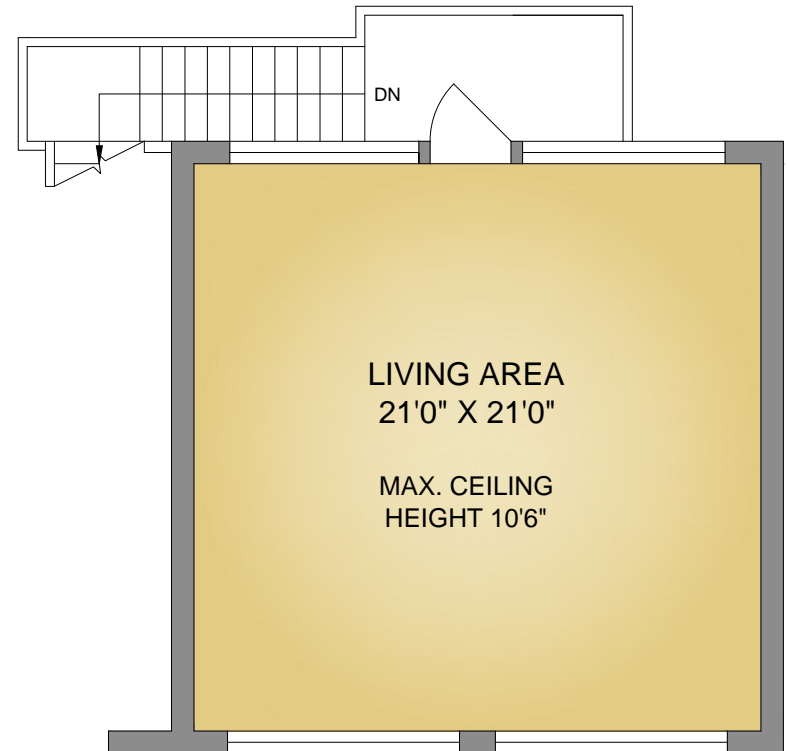

**GARAGE 643 SQ.FT.
(UNFINISHED)**

**UPPER LEVEL GARAGE
514 SQ.FT.**

FLOOR	AREA SQUARE FOOTAGE		
	FINISHED	GARAGE	PATIO
MAIN	1582	643 (unfin.)	625
UPPER	886	514 (finished)	0
TOTAL	2468	1157 (partly fin.)	625